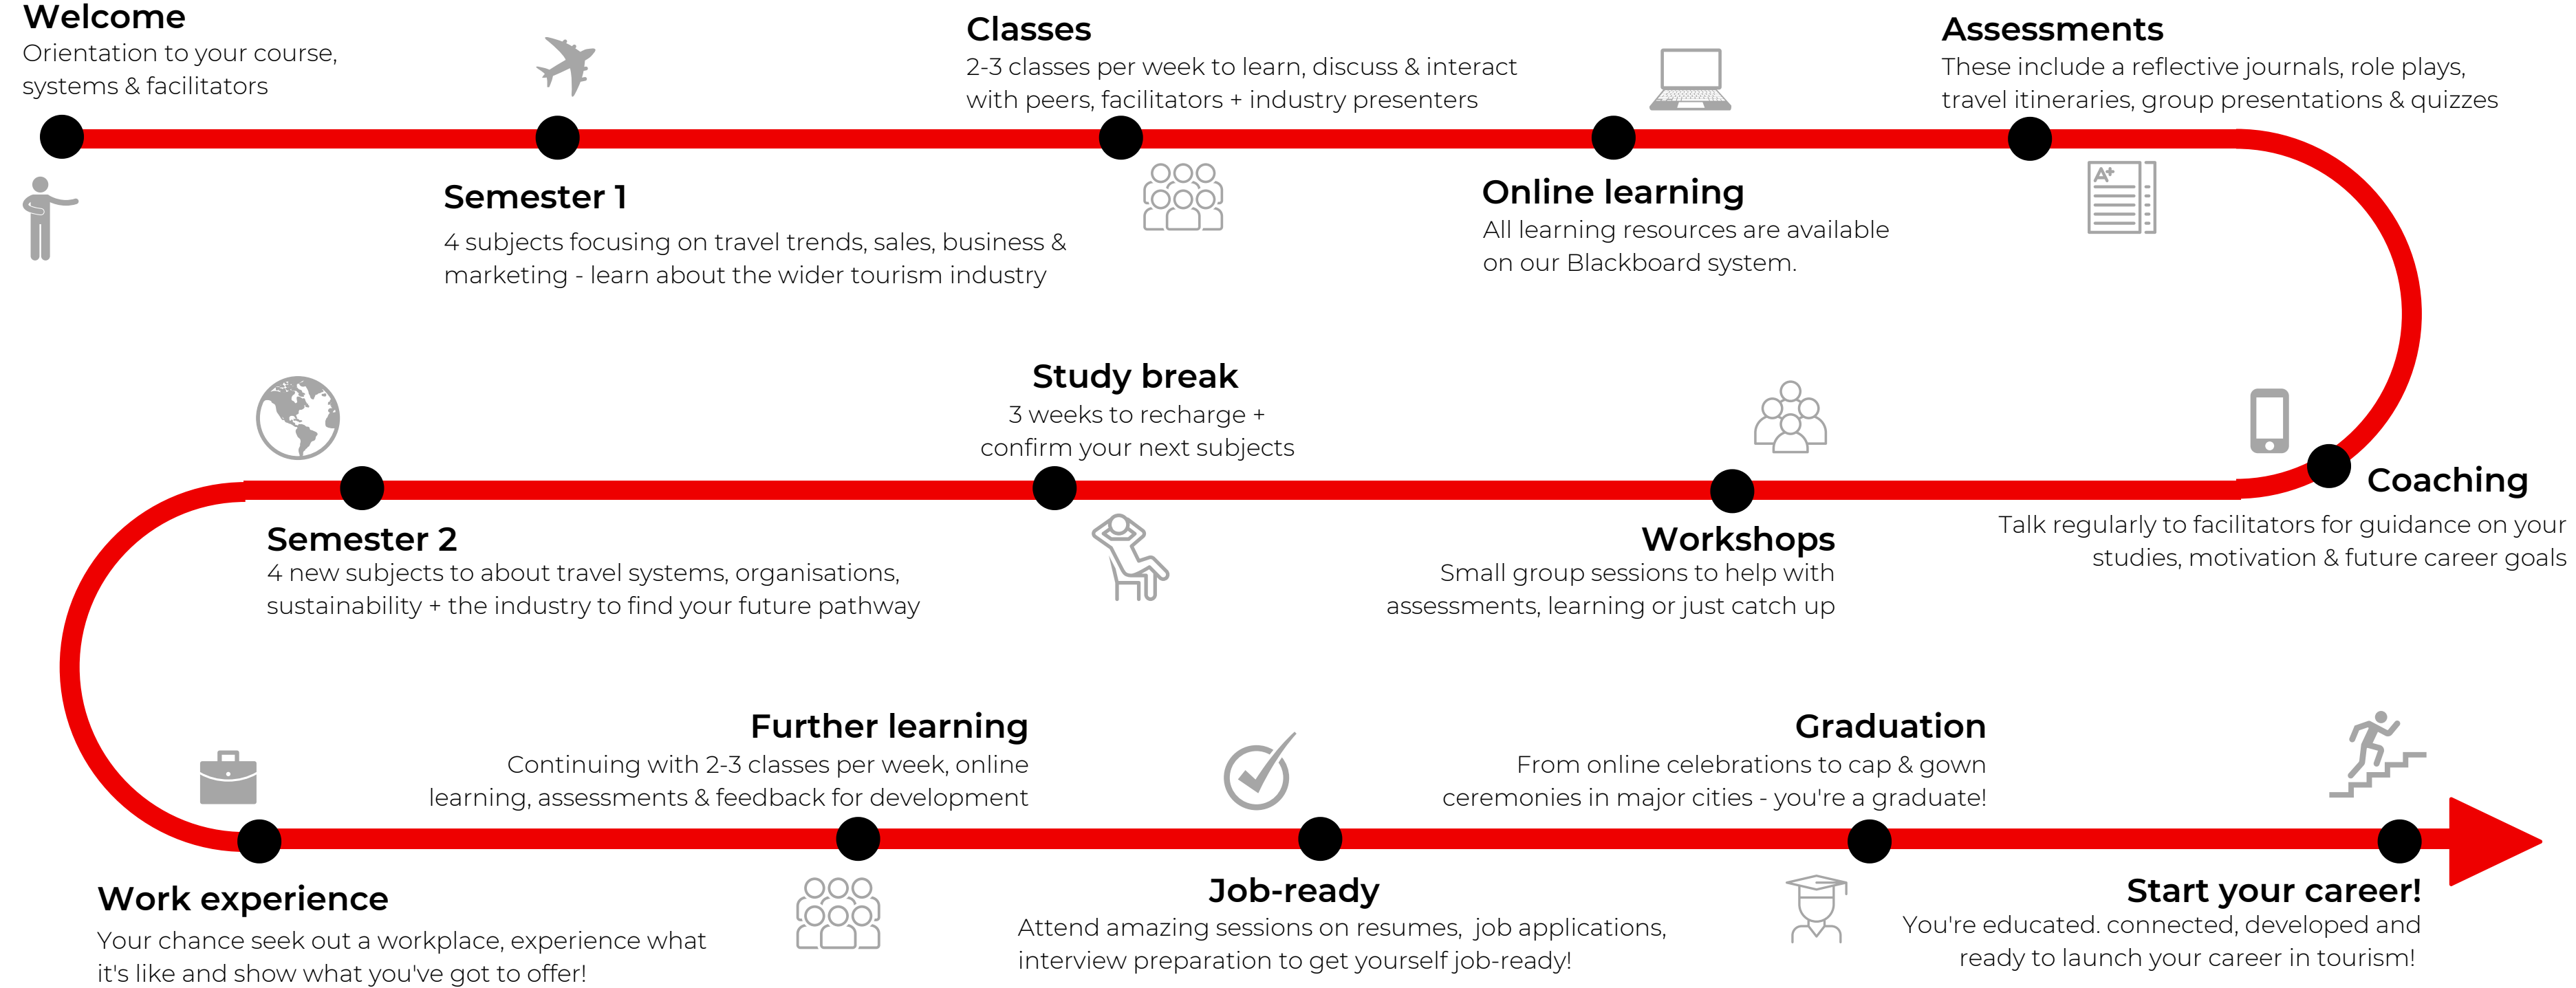

# STUDENT JOURNEY

## What to expect through your course

**FULL-TIME STUDY OPTION**  
2 x 18 week semesters / 25-30hrs per week / 9 months